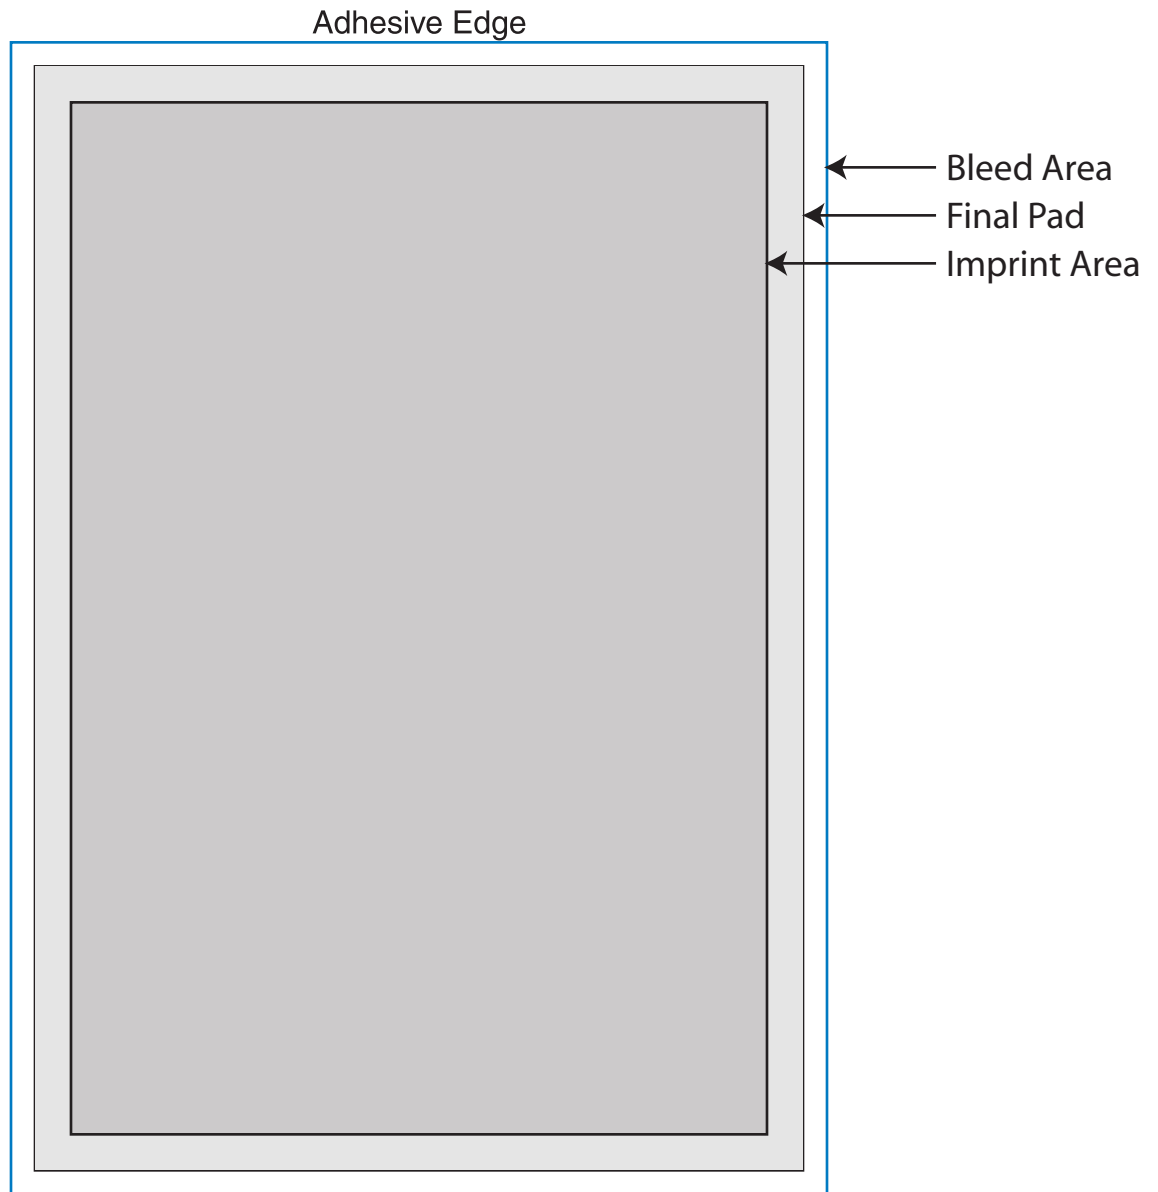

# Adhesive Notes 4 x 6 Template

**Approximate size: 4" W x 5.75" H**

**Approximate imprint area: 3.625" W x 5.375" H**

**Approximate bleed area needed: 4.25"W x 6"H**

Bleeds should at least begin @ imprint area and continue off, filling the minimum bleed area.  
Logos, text or anything that needs to be guaranteed to print should be placed within the imprint margin.